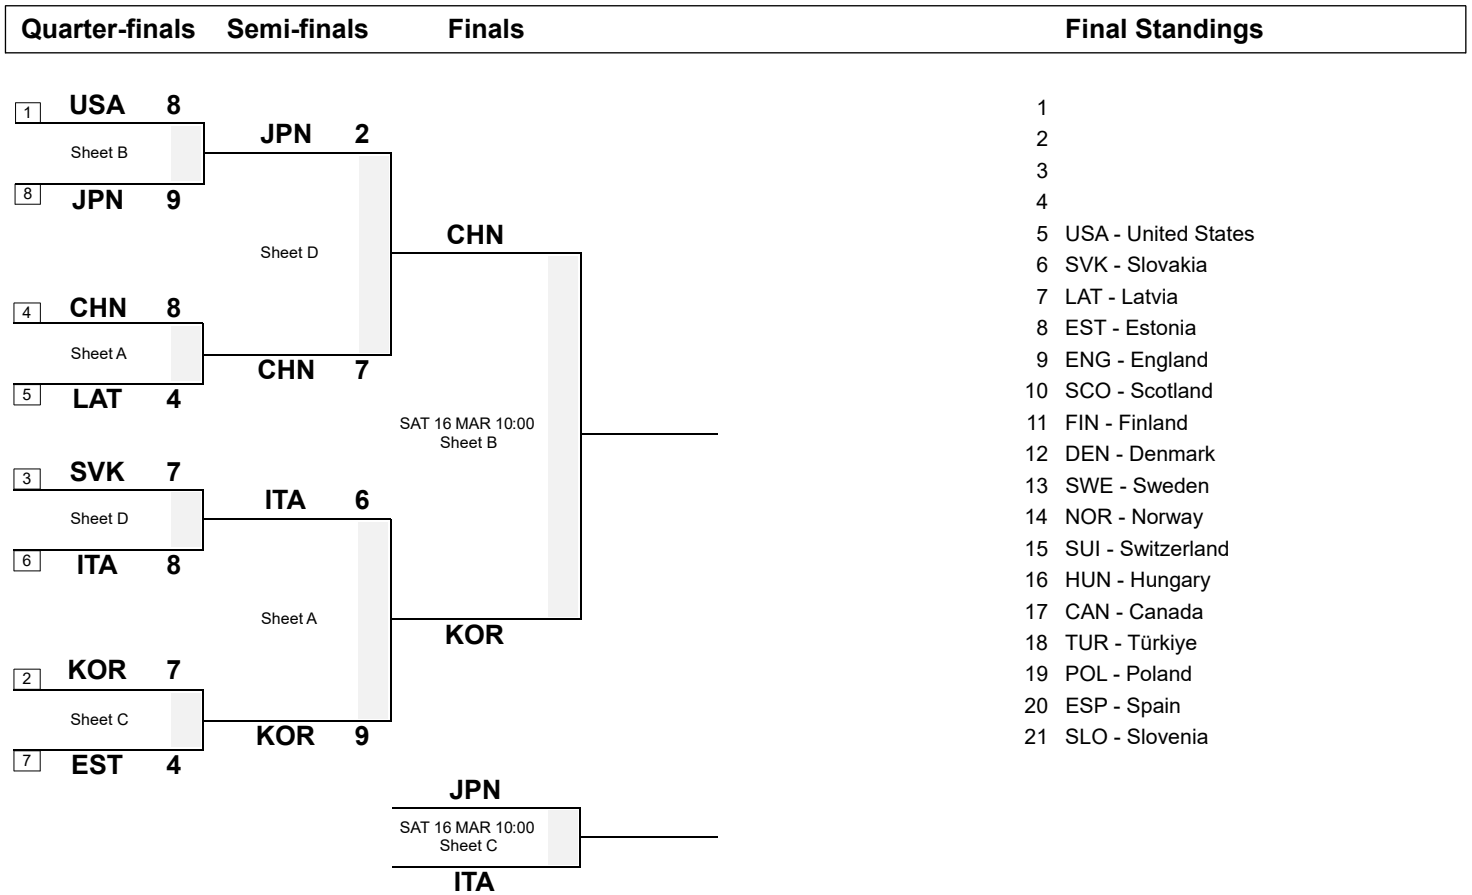

FRI 15 MAR 2024
Start Time 17:00

Semi-finals

Session Results and Standings

Sheet	Team	LSD/LSFE	1	2	3	4	5	6	7	8	Extra Ends	Total
A	KOR - Korea	259.5cm	0	1	2	1	0	5	0	X		9
	ITA - Italy	185.2cm *	1	0	0	0	1	0	4	X		6
D	JPN - Japan	225.0cm	0	0	1	0	1	0	0	X		2
	CHN - China	173.3cm *	1	1	0	3	0	1	1	X		7

Play-offs Bracket

Legend:

- Power Play
- Unplayed/unfinished end due to concession
- LSD** Last Stone Draw
- LSFE(*)** Last Stone First End