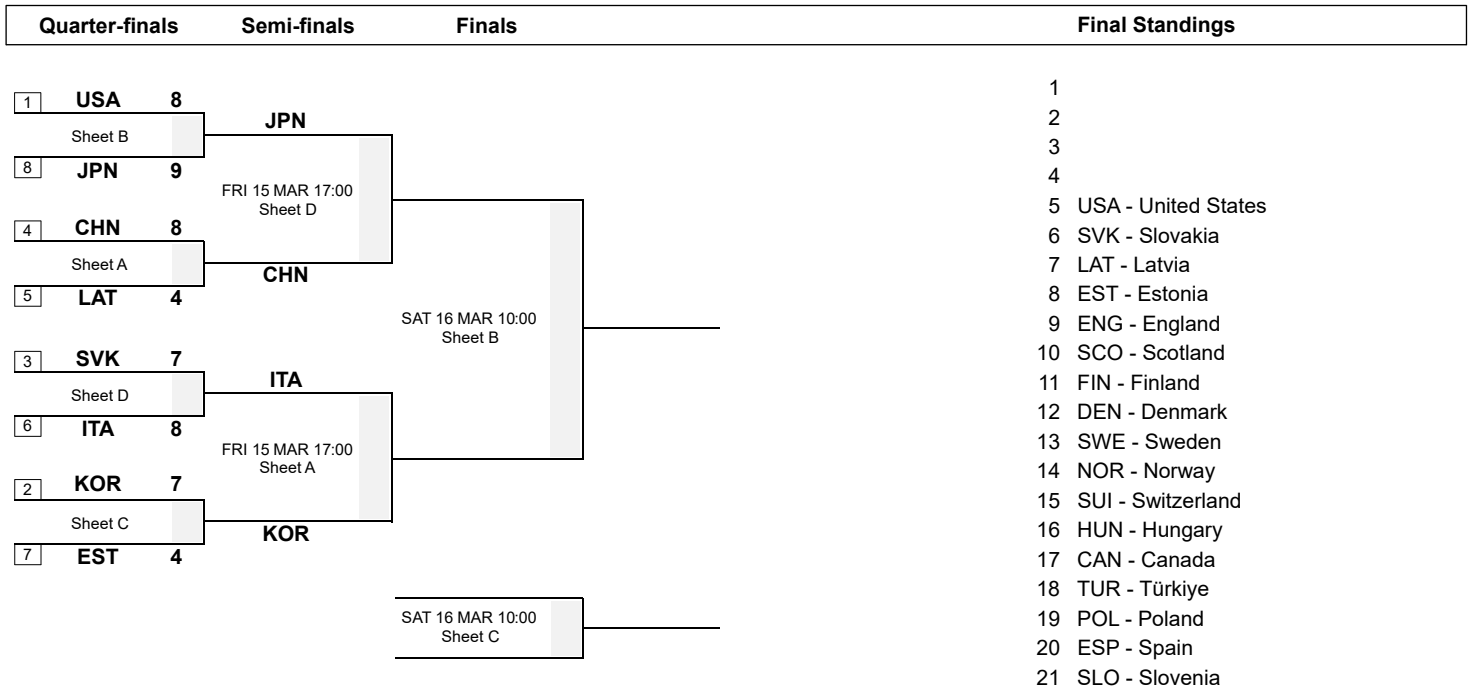

Competition Summary

Merged Group Standings

Rank	Team	Round Robin Results			Rank	Team	Round Robin Results		
		Group	Rank	DSC			Group	Rank	DSC
1	USA - United States	B	1	44.95cm	12	DEN - Denmark	C	4	167.05cm
2	KOR - Korea	C	1	95.67cm	13	SWE - Sweden	C	5	89.31cm
3	SVK - Slovakia	A	1	99.11cm	14	NOR - Norway	A	5	94.40cm
4	CHN - China	C	2	96.61cm	15	SUI - Switzerland	B	5	116.27cm
5	LAT - Latvia	A	2	110.63cm	16	HUN - Hungary	C	6	105.01cm
6	ITA - Italy	B	2	117.61cm	17	CAN - Canada	B	6	120.92cm
7	EST - Estonia	A	3	94.97cm	18	TUR - Türkiye	A	6	137.88cm
8	JPN - Japan	C	3	106.62cm	19	POL - Poland	A	7	101.86cm
9	ENG - England	B	3	134.62cm	20	ESP - Spain	C	7	111.18cm
10	SCO - Scotland	A	4	68.92cm	21	SLO - Slovenia	B	7	150.65cm
11	FIN - Finland	B	4	120.76cm					

Play-offs Bracket

Legend:	DSC Draw Shot Challenge	EE Extra End
~ Colour assignment subject to change	LSF Loser of semi-final	Q Qualified for the play-offs
L Loss	wn Number of wins (n) against tied teams	WSF Winner of semi-final
W Win