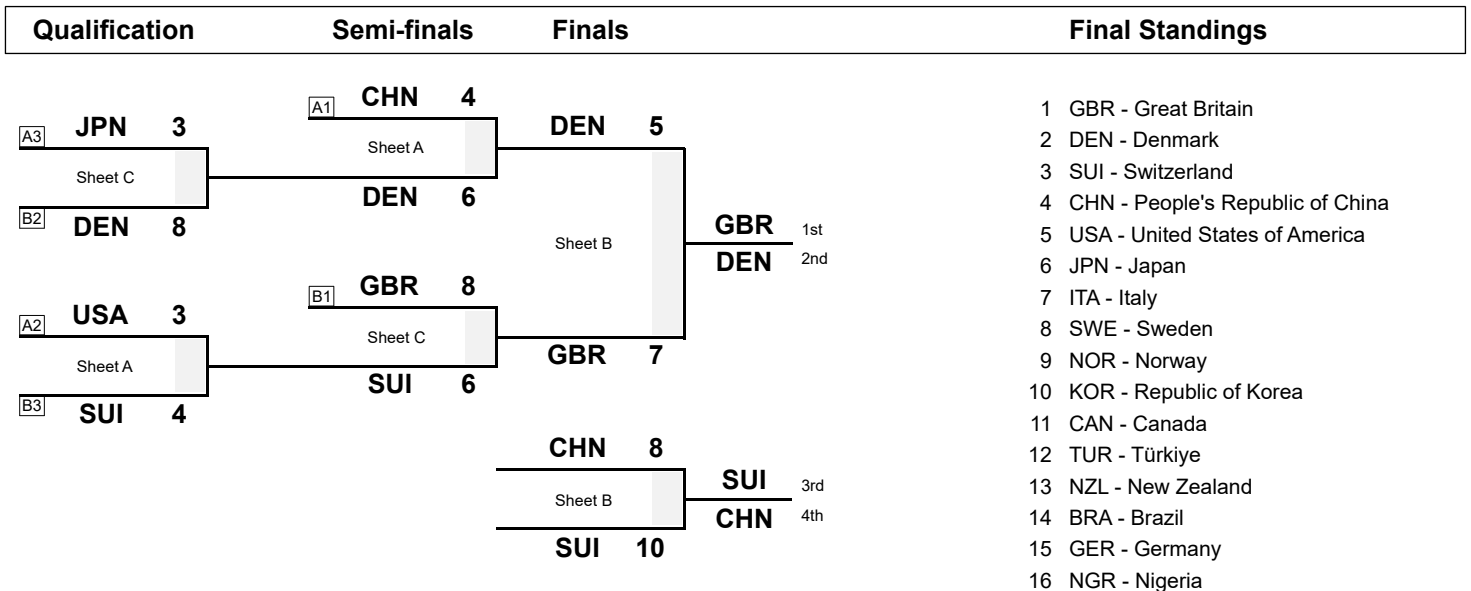

## Session Results and Standings

Sheet	Team	LSFE	1	2	3	4	5	6	7	8	Extra Ends	Total
B	DEN - Denmark		0	4	0	0	0	0	0	1	0	5
	GBR - Great Britain	*	1	0	1	1	1	0	1	0	2	7

## Play-offs Bracket

**Legend:**

An Final rank in Group A

Bn Final rank in Group B

LSFE(\*) Last Stone First End