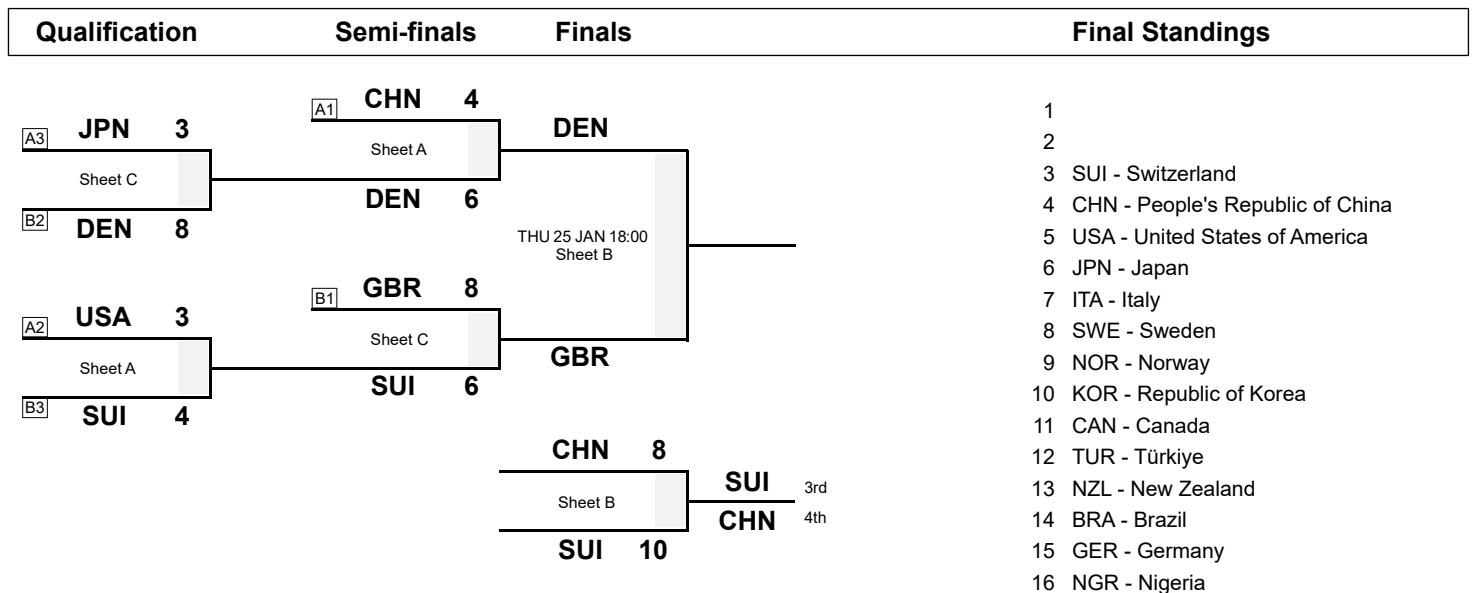

## Session Results and Standings

Sheet	Team	LSFE	1	2	3	4	5	6	7	8	Extra Ends	Total
B	SUI - Switzerland		0	2	0	0	4	0	2	0	2	10
	CHN - People's Republic of China	*	1	0	0	3	0	1	0	3	0	8

## Play-offs Bracket

**Legend:**

An Final rank in Group A

Bn Final rank in Group B

LSFE(\*) Last Stone First End