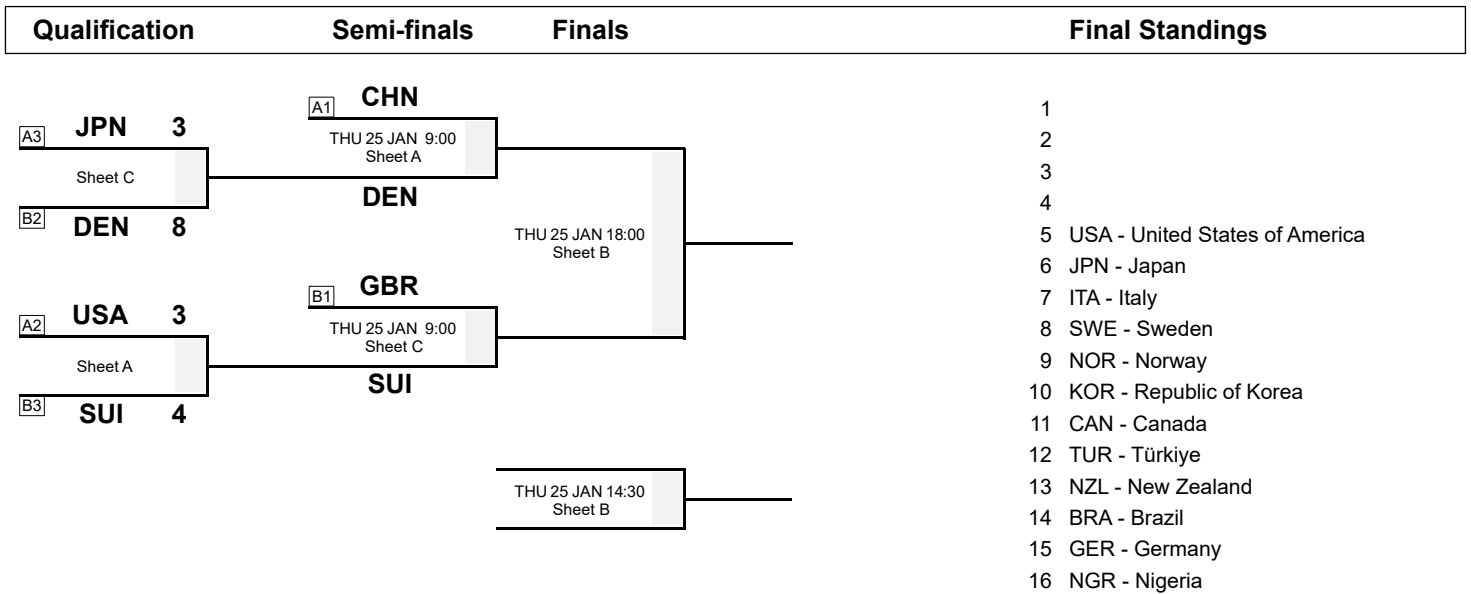

Session Results and Standings

Sheet	Team	LSFE	1	2	3	4	5	6	7	8	Extra Ends	Total
A	USA - United States of America	*	0	2	0	0	0	1	0	0		3
	SUI - Switzerland		0	0	1	1	0	0	2	0		4
C	JPN - Japan		0	0	0	1	0	2	0	X		3
	DEN - Denmark	*	2	1	1	0	3	0	1	X		8

Play-offs Bracket

Legend:

An Final rank in Group A

Bn Final rank in Group B

LSFE(*) Last Stone First End

X Unplayed/unfinished end due to concession