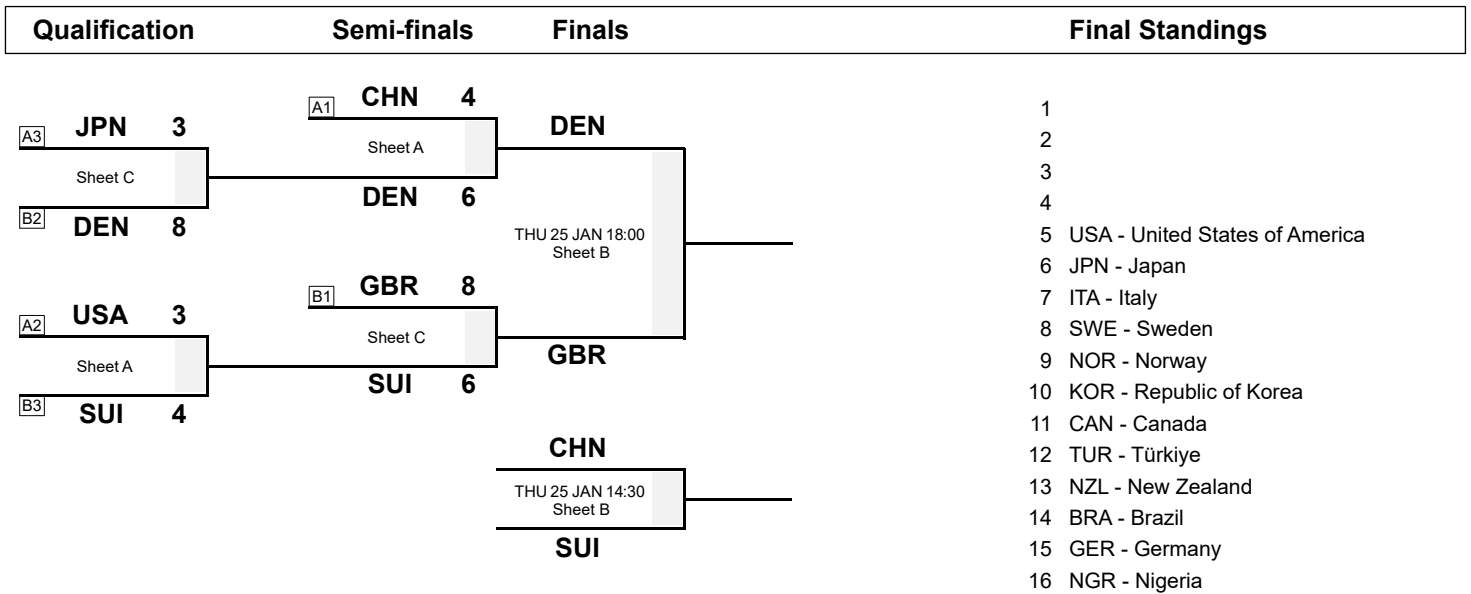

Session Results and Standings

Sheet	Team	LSFE	1	2	3	4	5	6	7	8	Extra Ends	Total
A	CHN - People's Republic of China	*	2	0	1	0	0	1	0	0		4
	DEN - Denmark		0	2	0	2	1	0	0	1		6
C	SUI - Switzerland		0	1	0	1	0	3	0	1		6
	GBR - Great Britain	*	3	0	2	0	1	0	2	0		8

Play-offs Bracket

Legend:

An Final rank in Group A

Bn Final rank in Group B

LSFE(*) Last Stone First End